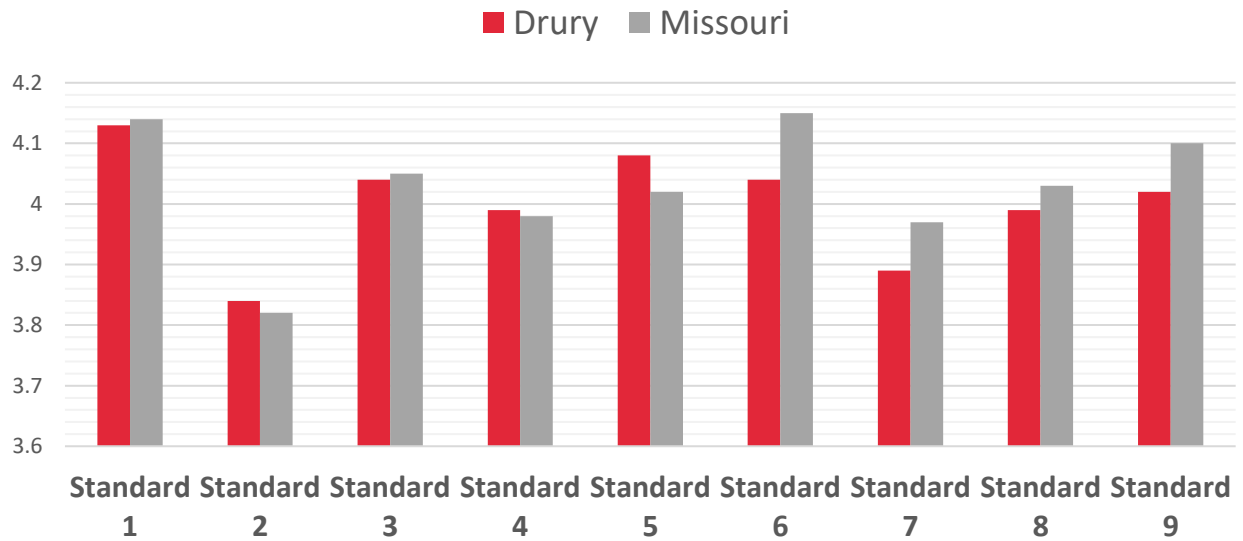

2020 Drury & Missouri Employer Satisfaction Averages

Teaching Standard	Drury Average	Missouri Average
1	4.13	4.14
2	3.84	3.82
3	4.04	4.05
4	3.99	3.98
5	4.08	4.02
6	4.04	4.15
7	3.89	3.97
8	3.99	4.03
9	4.02	4.10