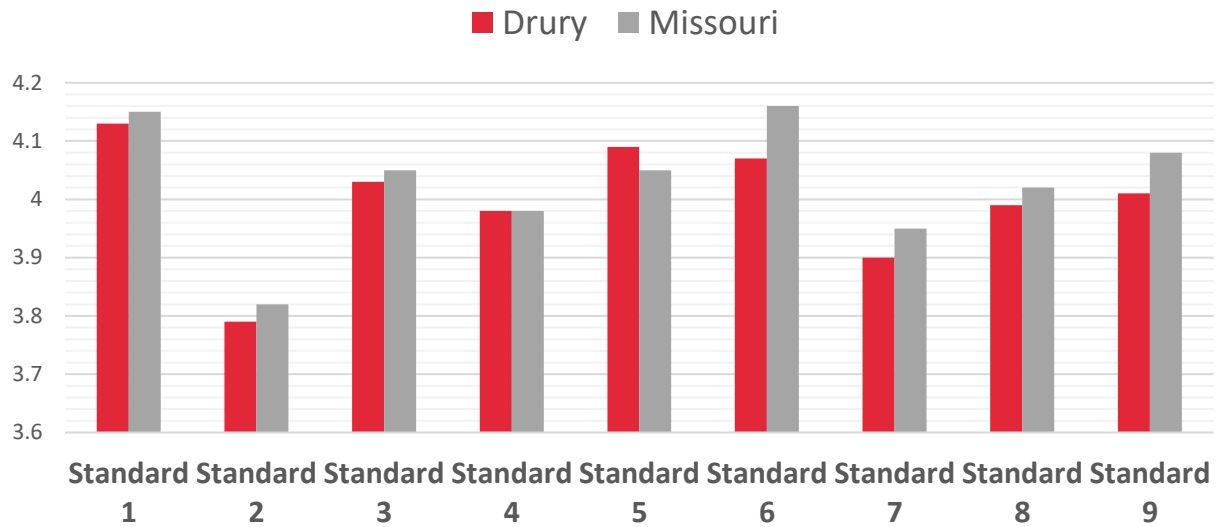

2021 Drury & Missouri Employer Satisfaction Averages

Teaching Standard	Drury Average	Missouri Average
1	4.13	4.15
2	3.79	3.82
3	4.03	4.05
4	3.98	3.98
5	4.09	4.05
6	4.07	4.16
7	3.90	3.95
8	3.99	4.02
9	4.01	4.08