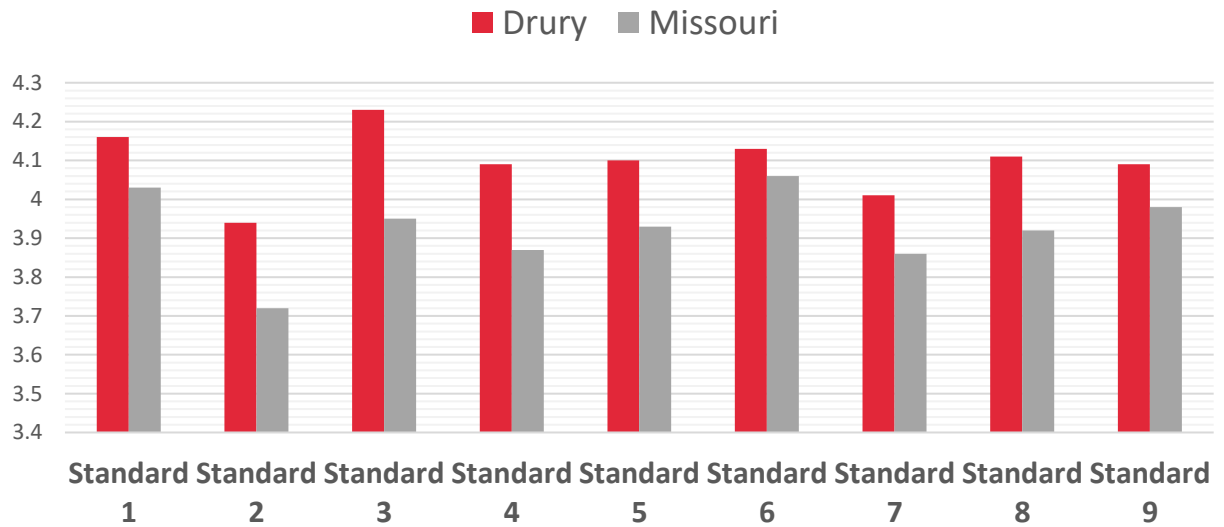

2022 Drury & Missouri Employer Satisfaction Averages

Teaching Standard	Drury Average	Missouri Average
1	4.16	4.03
2	3.94	3.72
3	4.23	3.95
4	4.09	3.87
5	4.10	3.93
6	4.13	4.06
7	4.01	3.86
8	4.11	3.92
9	4.09	3.98