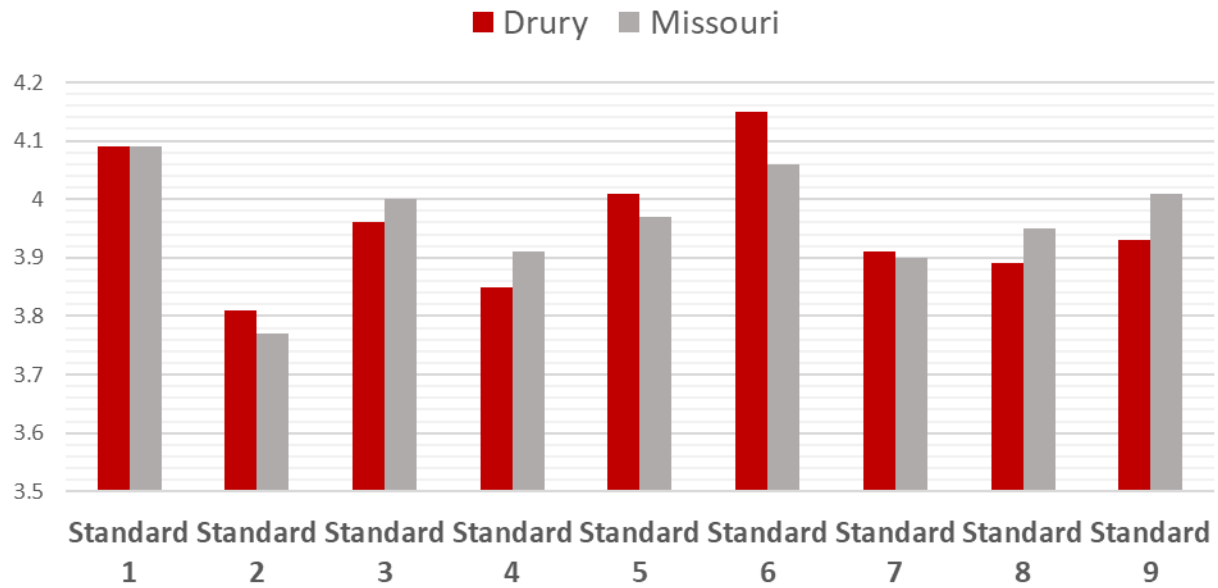

2018 Drury & Missouri Employer Satisfaction Averages

Teaching Standard	Drury Average	Missouri Average
1	4.09	4.09
2	3.81	3.77
3	3.96	4.00
4	3.85	3.91
5	4.01	3.97
6	4.15	4.06
7	3.91	3.90
8	3.89	3.95
9	3.93	4.01