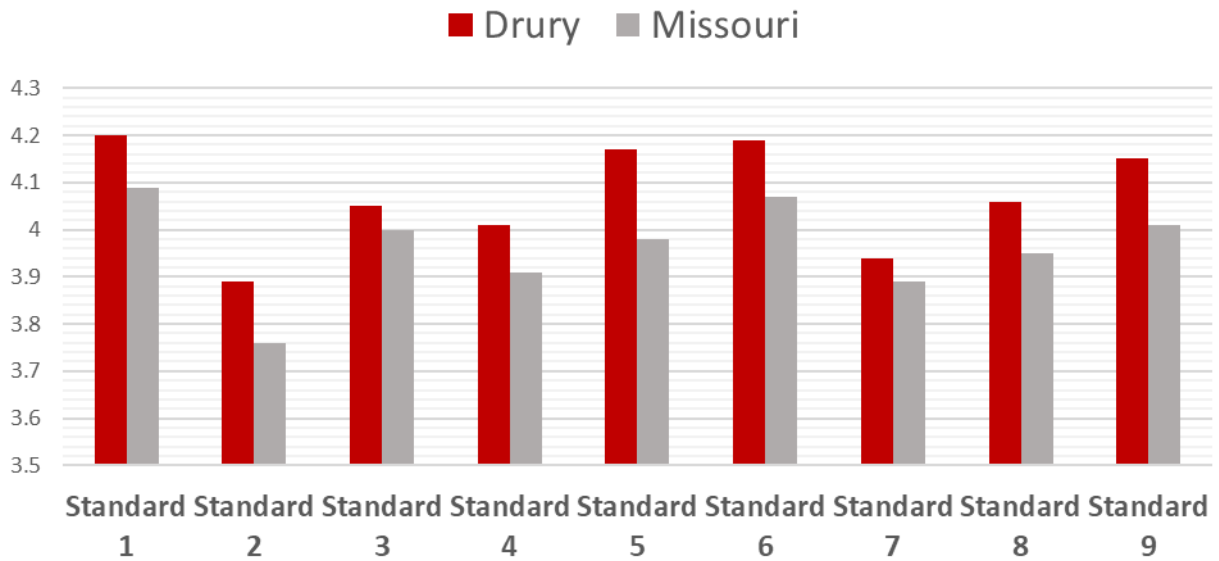

2019 Drury & Missouri Employer Satisfaction Averages

Teaching Standard	Drury Average	Missouri Average
1	4.20	4.09
2	3.89	3.76
3	4.05	4.00
4	4.01	3.91
5	4.17	3.98
6	4.19	4.07
7	3.94	3.89
8	4.06	3.95
9	4.15	4.01