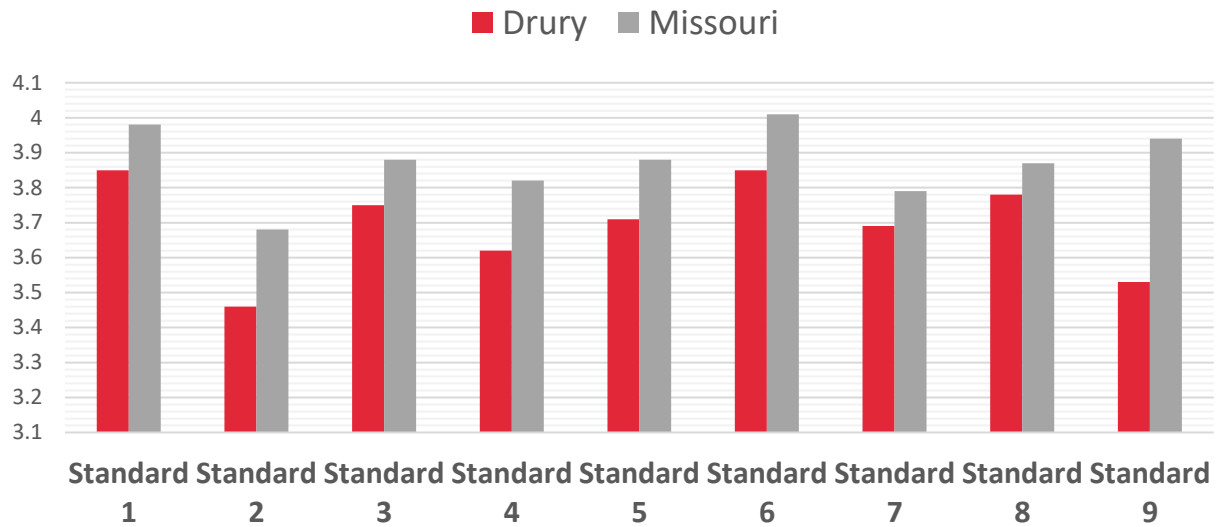

2023 Drury & Missouri Employer Satisfaction Averages

Teaching Standard	Drury Average	Missouri Average
1	3.85	3.98
2	3.46	3.68
3	3.75	3.88
4	3.62	3.82
5	3.71	3.88
6	3.85	4.01
7	3.69	3.79
8	3.78	3.87
9	3.53	3.94